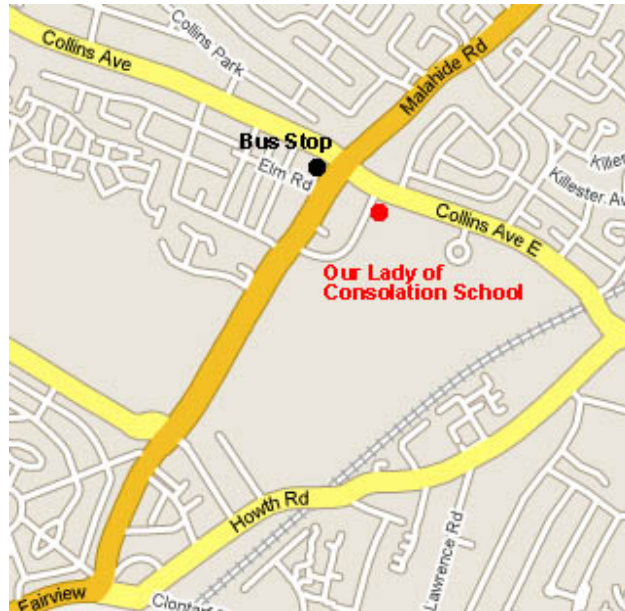

HOW TO GET TO Our Lady of Consolation School

Directions: Heading north east up the Malahide Road from town. All bus journeys from city centre (Eden Quay and Talbot St both off O'Connell St) are about 20min. The buses recommended are 27, 27B, 42, 42B, 43, 20B and 129. Get off the bus from town on the Malahide Road at Our Lady of Consolation Church bus stop. Then walk down Collins Avenue and take the first road in to right and the school on your left.

Road into Our Lady of Consolation School

Our Lady of Consolation School